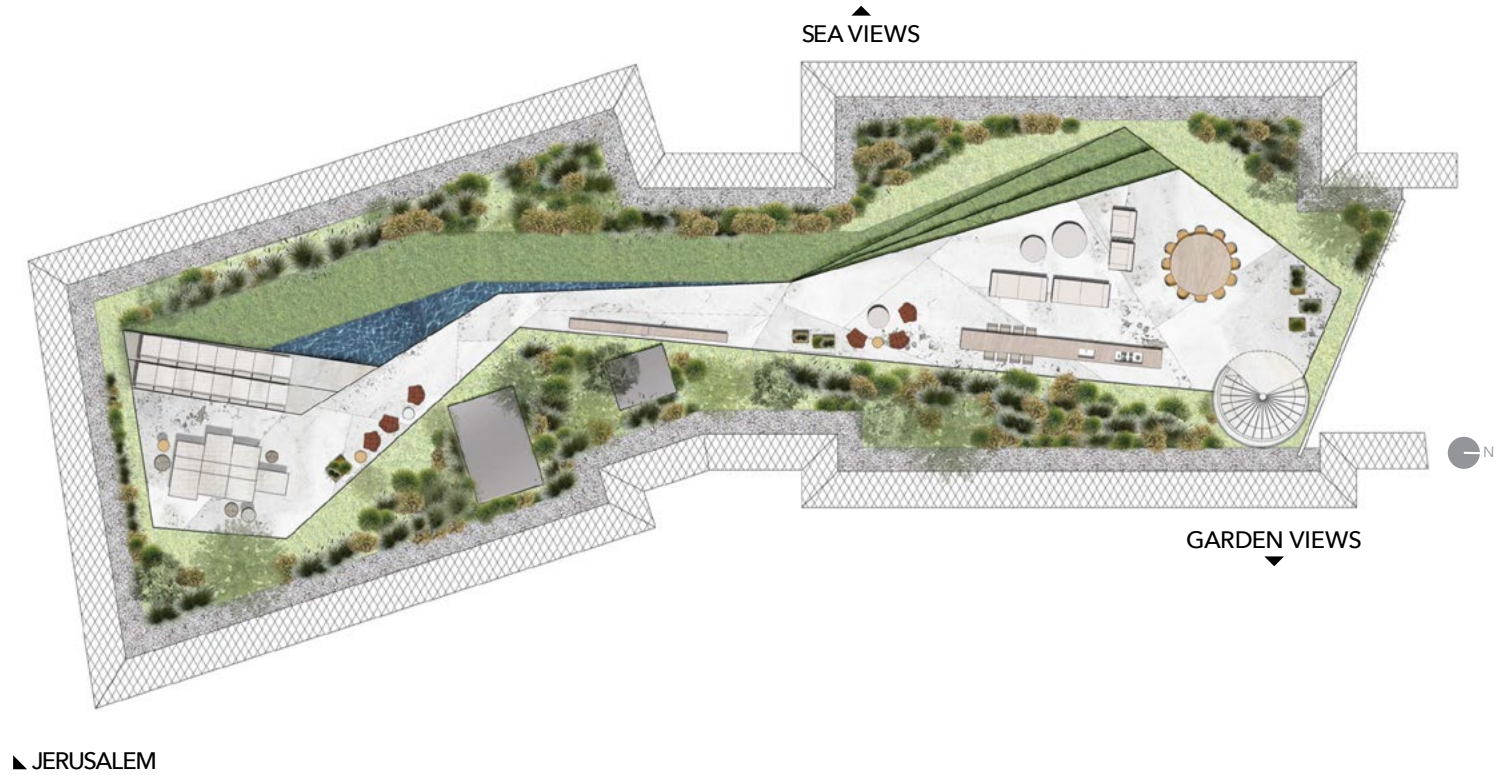

THE JAFFA RESIDENCES

On-Site Sales Office: 2 Hatsorfim Street, Tel Aviv, Israel 68036
+972-3-603-4040 | thejaffatelaviv.com

Full Floor Penthouse
15,844sf + 904sf of Terraces
1,472sm + 84sm of Terraces

Private Roof Terrace
7,750sf
720sm

All renders, pictures, equipment, materials and plans are for illustration purposes only. Only a signed sale agreement and its attached specifications shall bind the company.

THE
JAFFA
RESIDENCES