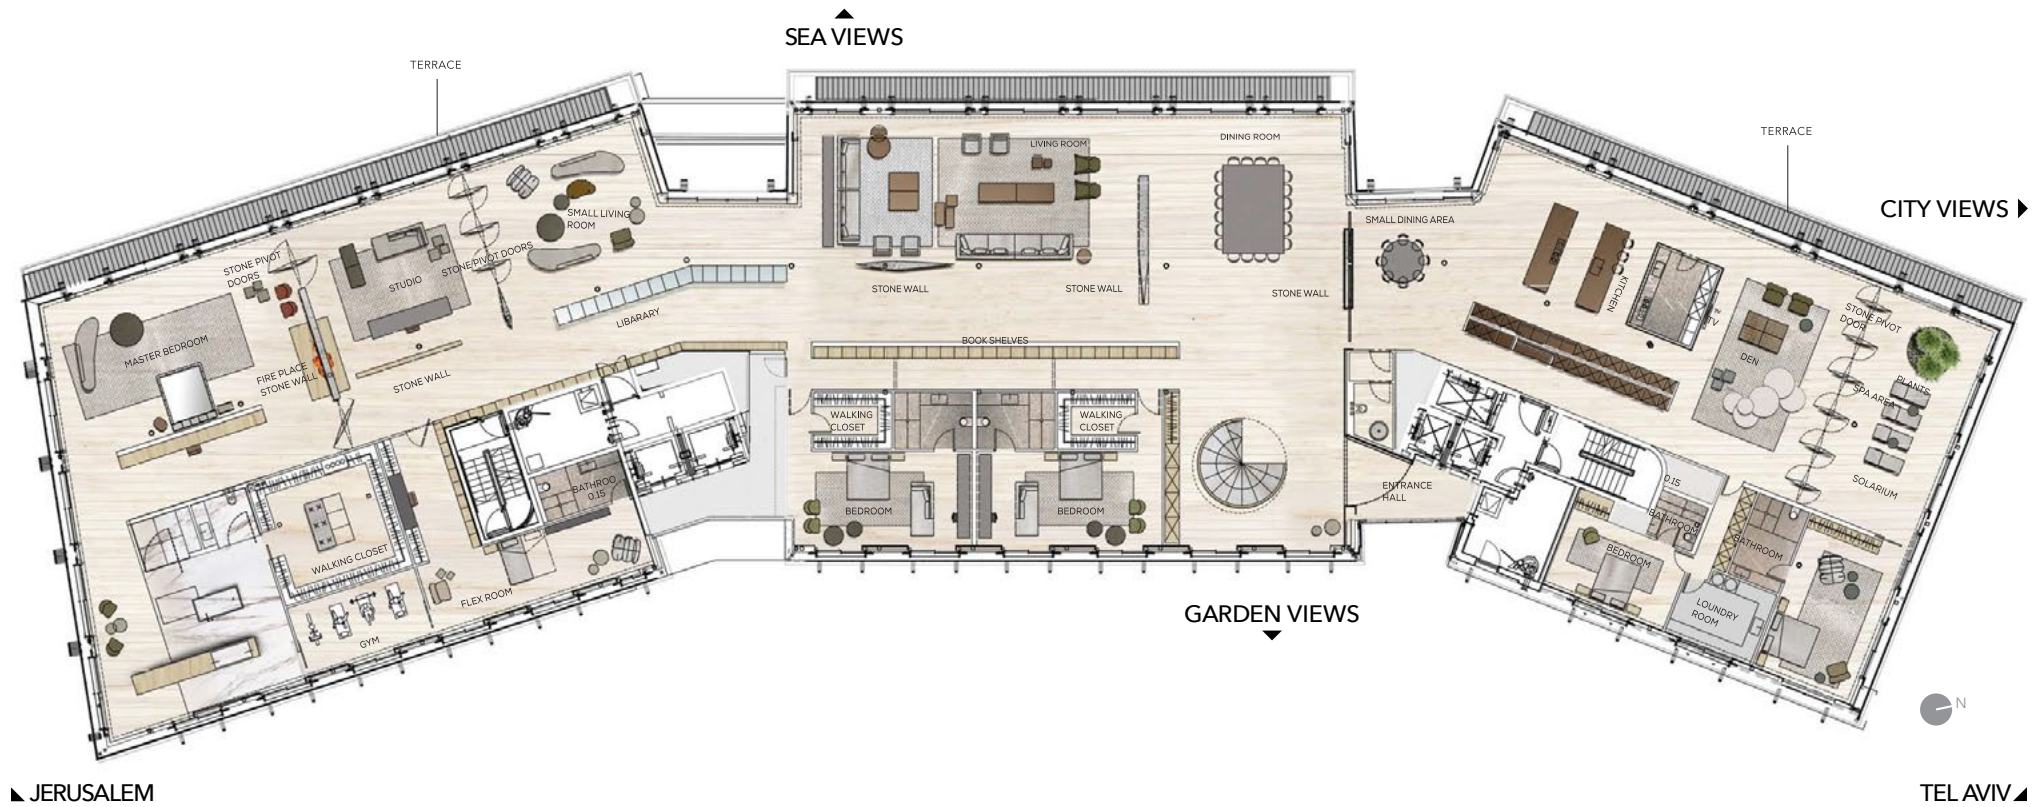

THE JAFFA RESIDENCES

On-Site Sales Office: 2 Hatsorfim Street, Tel Aviv, Israel 68036
+972-3-603-4040 | thejaffatelaviv.com

Full Floor Penthouse
15,844sf + 904sf of Terraces
1,472sm + 84sm of Terraces

Private Roof Terrace
7,750sf
720sm