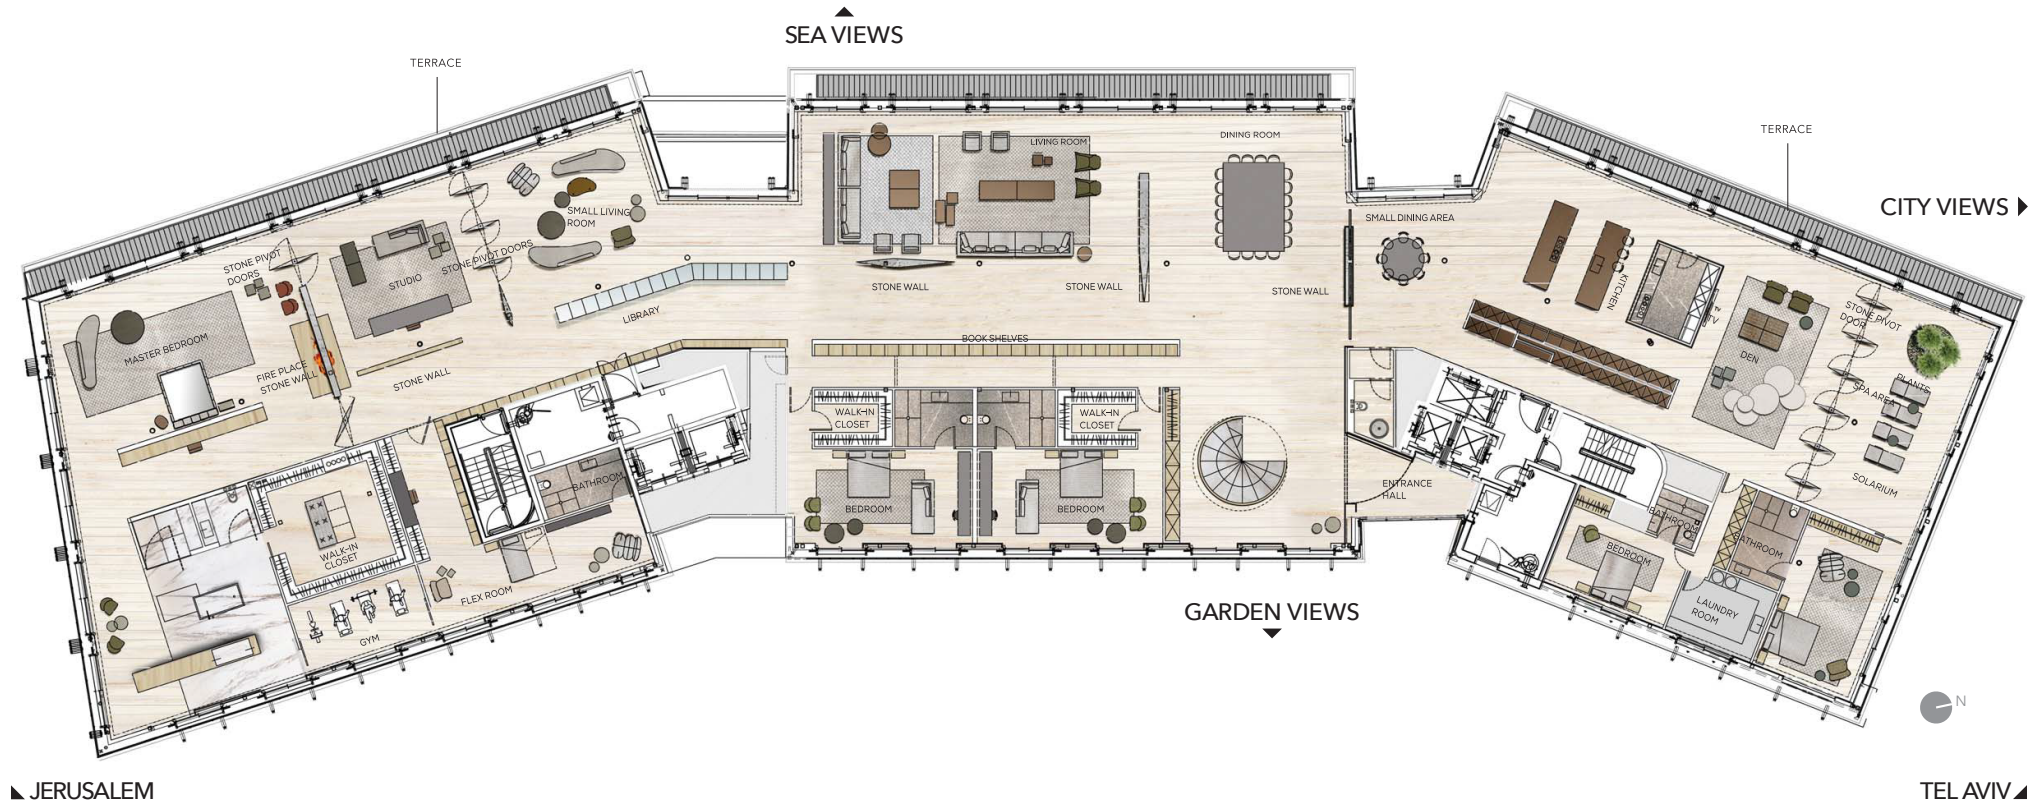

Private Roof Terrace
 7,750sf
 720sm

THE JAFFA RESIDENCES

On-Site Sales Office: 2 Hatsorfim Street, Tel Aviv, Israel 68036
+972-3-603-4040 | thejaffatelaviv.com

Full Floor Penthouse
15,844sf + 904sf of Terraces
1,472sm + 84sm of Terraces

Private Roof Terrace
7,750sf
720sm

THE
JAFFA
RESIDENCES

All renders, pictures, equipment, materials and plans are for illustration purposes only. Only a signed sale agreement and its attached specifications shall bind the company.